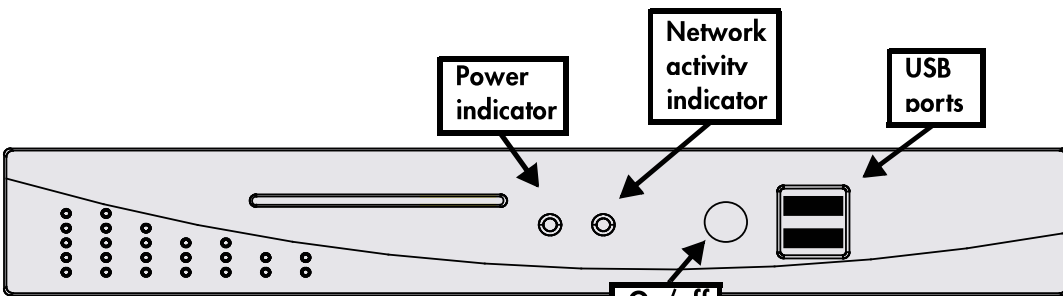

Eon front panel

Network activity indicator

Power indicator

On/off switch

Capio II front panel

Power indicator

On/reset switch

Capio 600 front panel

Power indicator

Network activity indicator

USB ports

On/off switch